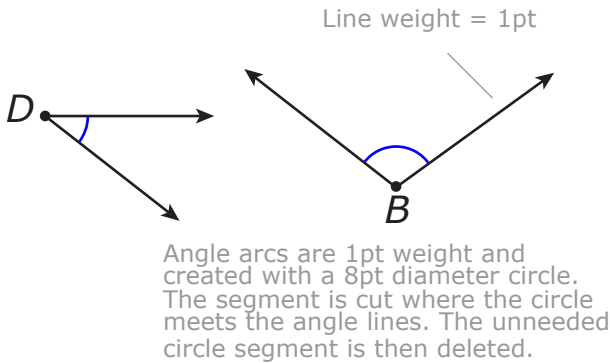

Line weight :

- Geometric shapes, lines on a coordinate grid, charts, tables, lines, rays, etc : **1pt**
- Secondary lines, such as coordinate grid lines, internal graph lines : **0.5pt**
- Dashed lines in black have the following settings in illustrator: 3.5pt dash with a 1.5pt gap

Line weight = 3pt
Circle = 9 pt diameter, line weight = 2pt

Line weight = 1pt

Axis = 1.5pt stroke
Grid = 0.5pt stroke

Dashed Lines =
3.5pt dash, 1.5pt dash
0.5 pts line blue

Favorite Sports

Labels = 14px/ 14pt verdana black when applicable or white on a dark background.
 Labels are placed inside each sector unless it does not fit, in which case a 0.5 pt black line is drawn from the label to the sector.