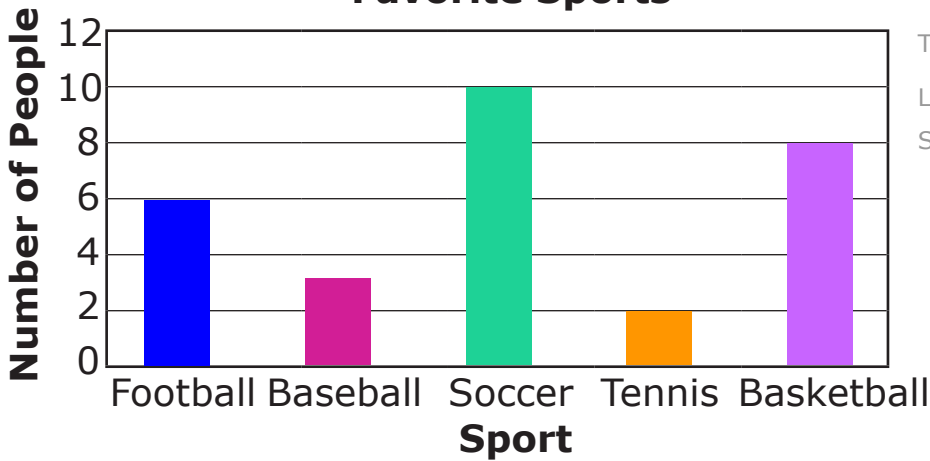

Line weight = 3pt
Circle = 9 pt diameter, line weight = 2pt

Line weight = 1pt

Axis = 1.5pt stroke
Grid = 0.5pt stroke

Dashed Lines =
3.5pt dash, 1.5pt dash
0.5 pts line blue

Favorite Sports

Labels = 14px/ 14pt verdana black when applicable or white on a dark background.
 Labels are placed inside each sector unless it does not fit, in which case a 0.5 pt black line is drawn from the label to the sector.

Favorite Sports

Labels = verdana 14px/14pt centered where applicable

Favorite Sports

Title = 14 px/14pt Verdana Bold Centered.

Line weight = 1pt

Secondary Line weight = 0.5pt

Sport	Number of People	Number
Football	###	6
Baseball		3
Soccer	### ###	10
Tennis		2
Basketball	###	8