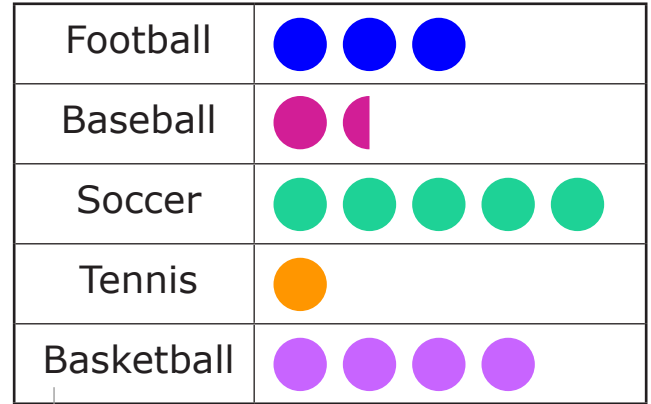

Line weight :

- Geometric shapes, lines on a coordinate grid, charts, tables, lines, rays, etc : **1pt**
- Secondary lines, such as coordinate grid lines, internal graph lines : **0.5pt**
- Dashed lines in black have the following settings in illustrator: 3.5pt dash with a 1.5pt gap

Line weight = 3pt
Circle = 9 pt diameter, line weight = 2pt

Line weight = 1pt

Axis = 1.5pt stroke
Grid = 0.5pt stroke

Dashed Lines =
3.5pt dash, 1.5pt dash
0.5 pts line blue

Favorite Sports

Labels = 14px/ 14pt verdana black when applicable or white on a dark background.
 Labels are placed inside each sector unless it does not fit, in which case a 0.5 pt black line is drawn from the label to the sector.

Favorite Sports

Labels = verdana 14px/14pt centered where applicable

Favorite Sports

Title = 14 px/14pt Verdana Bold Centered.

Line weight = 1pt

Secondary Line weight = 0.5pt

Sport	Number of People	Number
Football	###	6
Baseball		3
Soccer	### ###	10
Tennis		2
Basketball	###	8