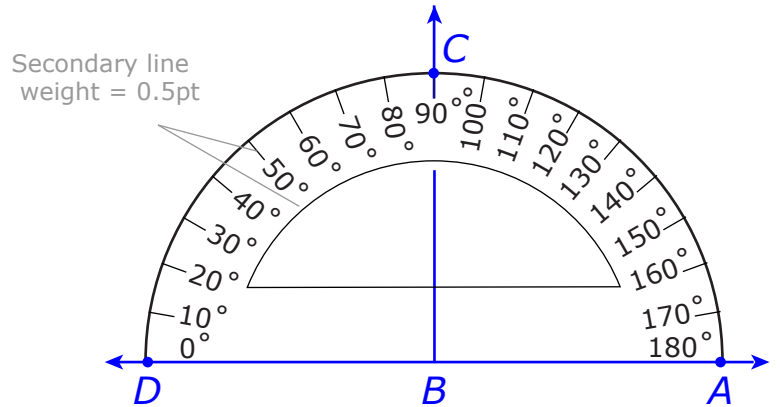

Line weight :

- Geometric shapes, lines on a coordinate grid, charts, tables, lines, rays, etc : **1pt**
- Secondary lines, such as coordinate grid lines, internal graph lines : **0.5pt**
- Dashed lines in black have the following settings in illustrator: 3.5pt dash with a 1.5pt gap

Line weight = 3pt
Circle = 9 pt diameter, line weight = 2pt

Line weight = 1pt

Axis = 1.5pt stroke
Grid = 0.5pt stroke

Dashed Lines =
3.5pt dash, 1.5pt dash
0.5 pts line blue

Favorite Sports

Labels = 14px/ 14pt verdana black when applicable or white on a dark background.
 Labels are placed inside each sector unless it does not fit, in which case a 0.5 pt black line is drawn from the label to the sector.