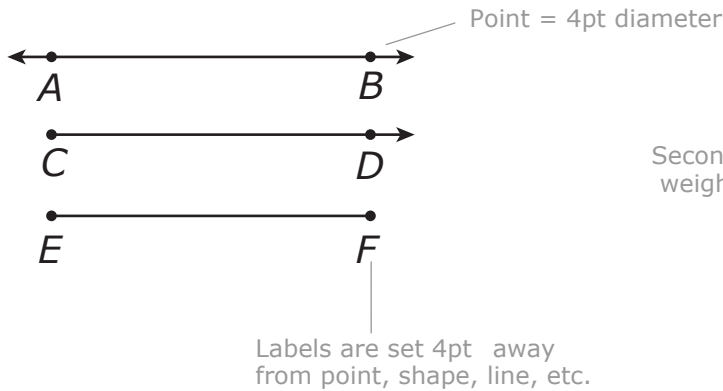

Line weight :

- Geometric shapes, lines on a coordinate grid, charts, tables, lines, rays, etc : **1pt**
- Secondary lines, such as coordinate grid lines, internal graph lines : **0.5pt**
- Dashed lines in black have the following settings in illustrator: 3.5pt dash with a 1.5pt gap

Line weight = 3pt
Circle = 9 pt diameter, line weight = 2pt

Line weight = 1pt

Axis = 1.5pt stroke
Grid = 0.5pt stroke

Dashed Lines =
3.5pt dash, 1.5pt dash
0.5 pts line blue

Favorite Sports

Labels = 14px/ 14pt verdana black when applicable or white on a dark background.
 Labels are placed inside each sector unless it does not fit, in which case a 0.5 pt black line is drawn from the label to the sector.