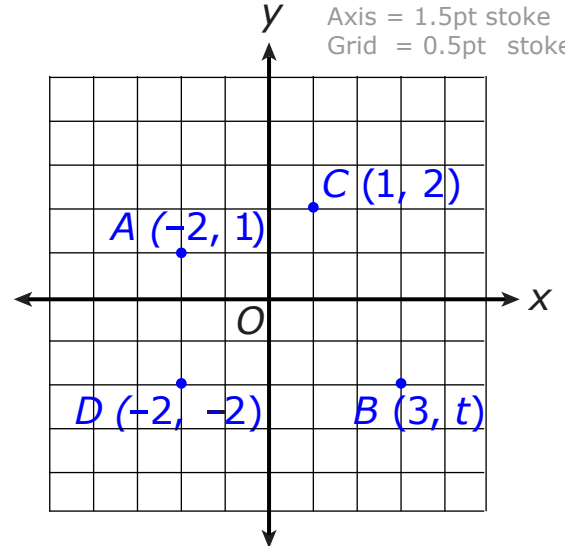

Line weight :

- Geometric shapes, lines on a coordinate grid, charts, tables, lines, rays, etc : **1pt**
- Secondary lines, such as coordinate grid lines, internal graph lines : **0.5pt**
- Dashed lines in black have the following settings in illustrator: 3.5pt dash with a 1.5pt gap

Line weight = 3pt
Circle = 9 pt diameter, line weight = 2pt

Line weight = 1pt

Axis = 1.5pt stroke
Grid = 0.5pt stroke

Dashed Lines =
3.5pt dash, 1.5pt dash
0.5 pts line blue

Favorite Sports

Labels = 14px/ 14pt verdana black when applicable or white on a dark background.
 Labels are placed inside each sector unless it does not fit, in which case a 0.5 pt black line is drawn from the label to the sector.