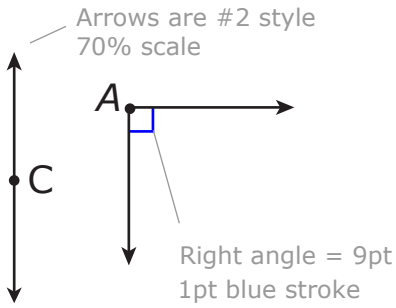

Blue (first): 0-0-255

Red (second): 210-30-150

Green (third): 30-210-150

Orange: 255-150-0

Purple: 200-100-255

Yellow: 255-255-0

Answer Color: 37-162-218

Graph details and examples

Line weight :

- Geometric shapes, lines on a coordinate grid, charts, tables, lines, rays, etc : **1pt**
- Secondary lines, such as coordinate grid lines, internal graph lines : **0.5pt**
- Dashed lines in black have the following settings in illustrator: 3.5pt dash with a 1.5pt gap

Line weight = 3pt
Circle = 9 pt diameter, line weight = 2pt

Line weight = 1pt

Axis = 1.5pt stroke
Grid = 0.5pt stroke

Dashed Lines =
3.5pt dash, 1.5pt dash
0.5 pts line blue

Favorite Sports

Labels = 14px/ 14pt verdana black when applicable or white on a dark background.
 Labels are placed inside each sector unless it does not fit, in which case a 0.5 pt black line is drawn from the label to the sector.