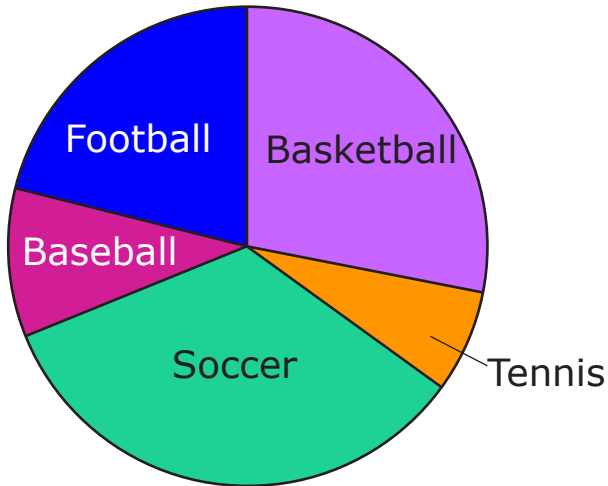

Line weight :

- Geometric shapes, lines on a coordinate grid, charts, tables, lines, rays, etc : **1pt**
- Secondary lines, such as coordinate grid lines, internal graph lines : **0.5pt**
- Dashed lines in black have the following settings in illustrator: 3.5pt dash with a 1.5pt gap

Line weight = 3pt
Circle = 9 pt diameter, line weight = 2pt

Line weight = 1pt

Axis = 1.5pt stroke
Grid = 0.5pt stroke

Dashed Lines =
3.5pt dash, 1.5pt dash
0.5 pts line blue

Favorite Sports

Labels = 14px/ 14pt verdana black when applicable or white on a dark background.
 Labels are placed inside each sector unless it does not fit, in which case a 0.5 pt black line is drawn from the label to the sector.

Favorite Sports

Labels = verdana 14px/14pt centered where applicable

Favorite Sports

Title = 14 px/14pt Verdana Bold Centered.

Line weight = 1pt

Secondary Line weight = 0.5pt

Sport	Number of People	Number
Football	###	6
Baseball		3
Soccer	### ###	10
Tennis		2
Basketball	###	8